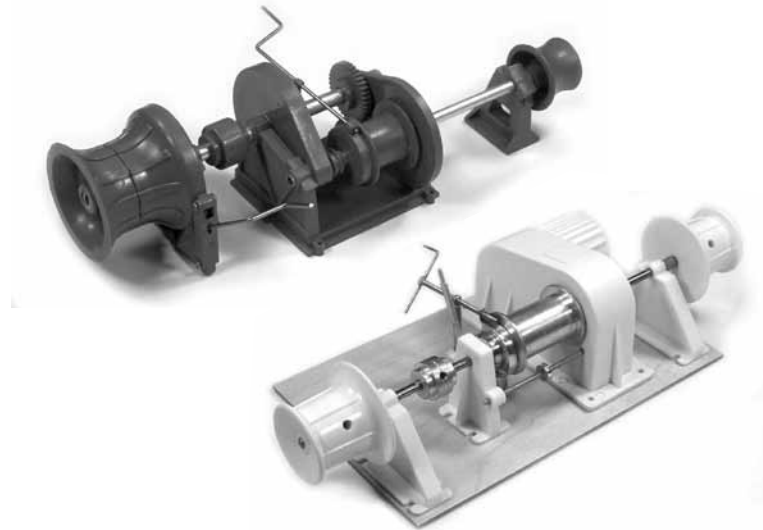

Warping (kit)

W-0701 133x43x35 Plast. Pack 1 $ 25.00

W-0702 180x80x43 Pl/Metal Pack 1 $ 71.50

Brailing

W-0801 1:24 scale Cast Pack 1

$ 21.00

Whaling winch (kit)

W-1001 86x58x38 Plast. Pack 1 $ 49.50